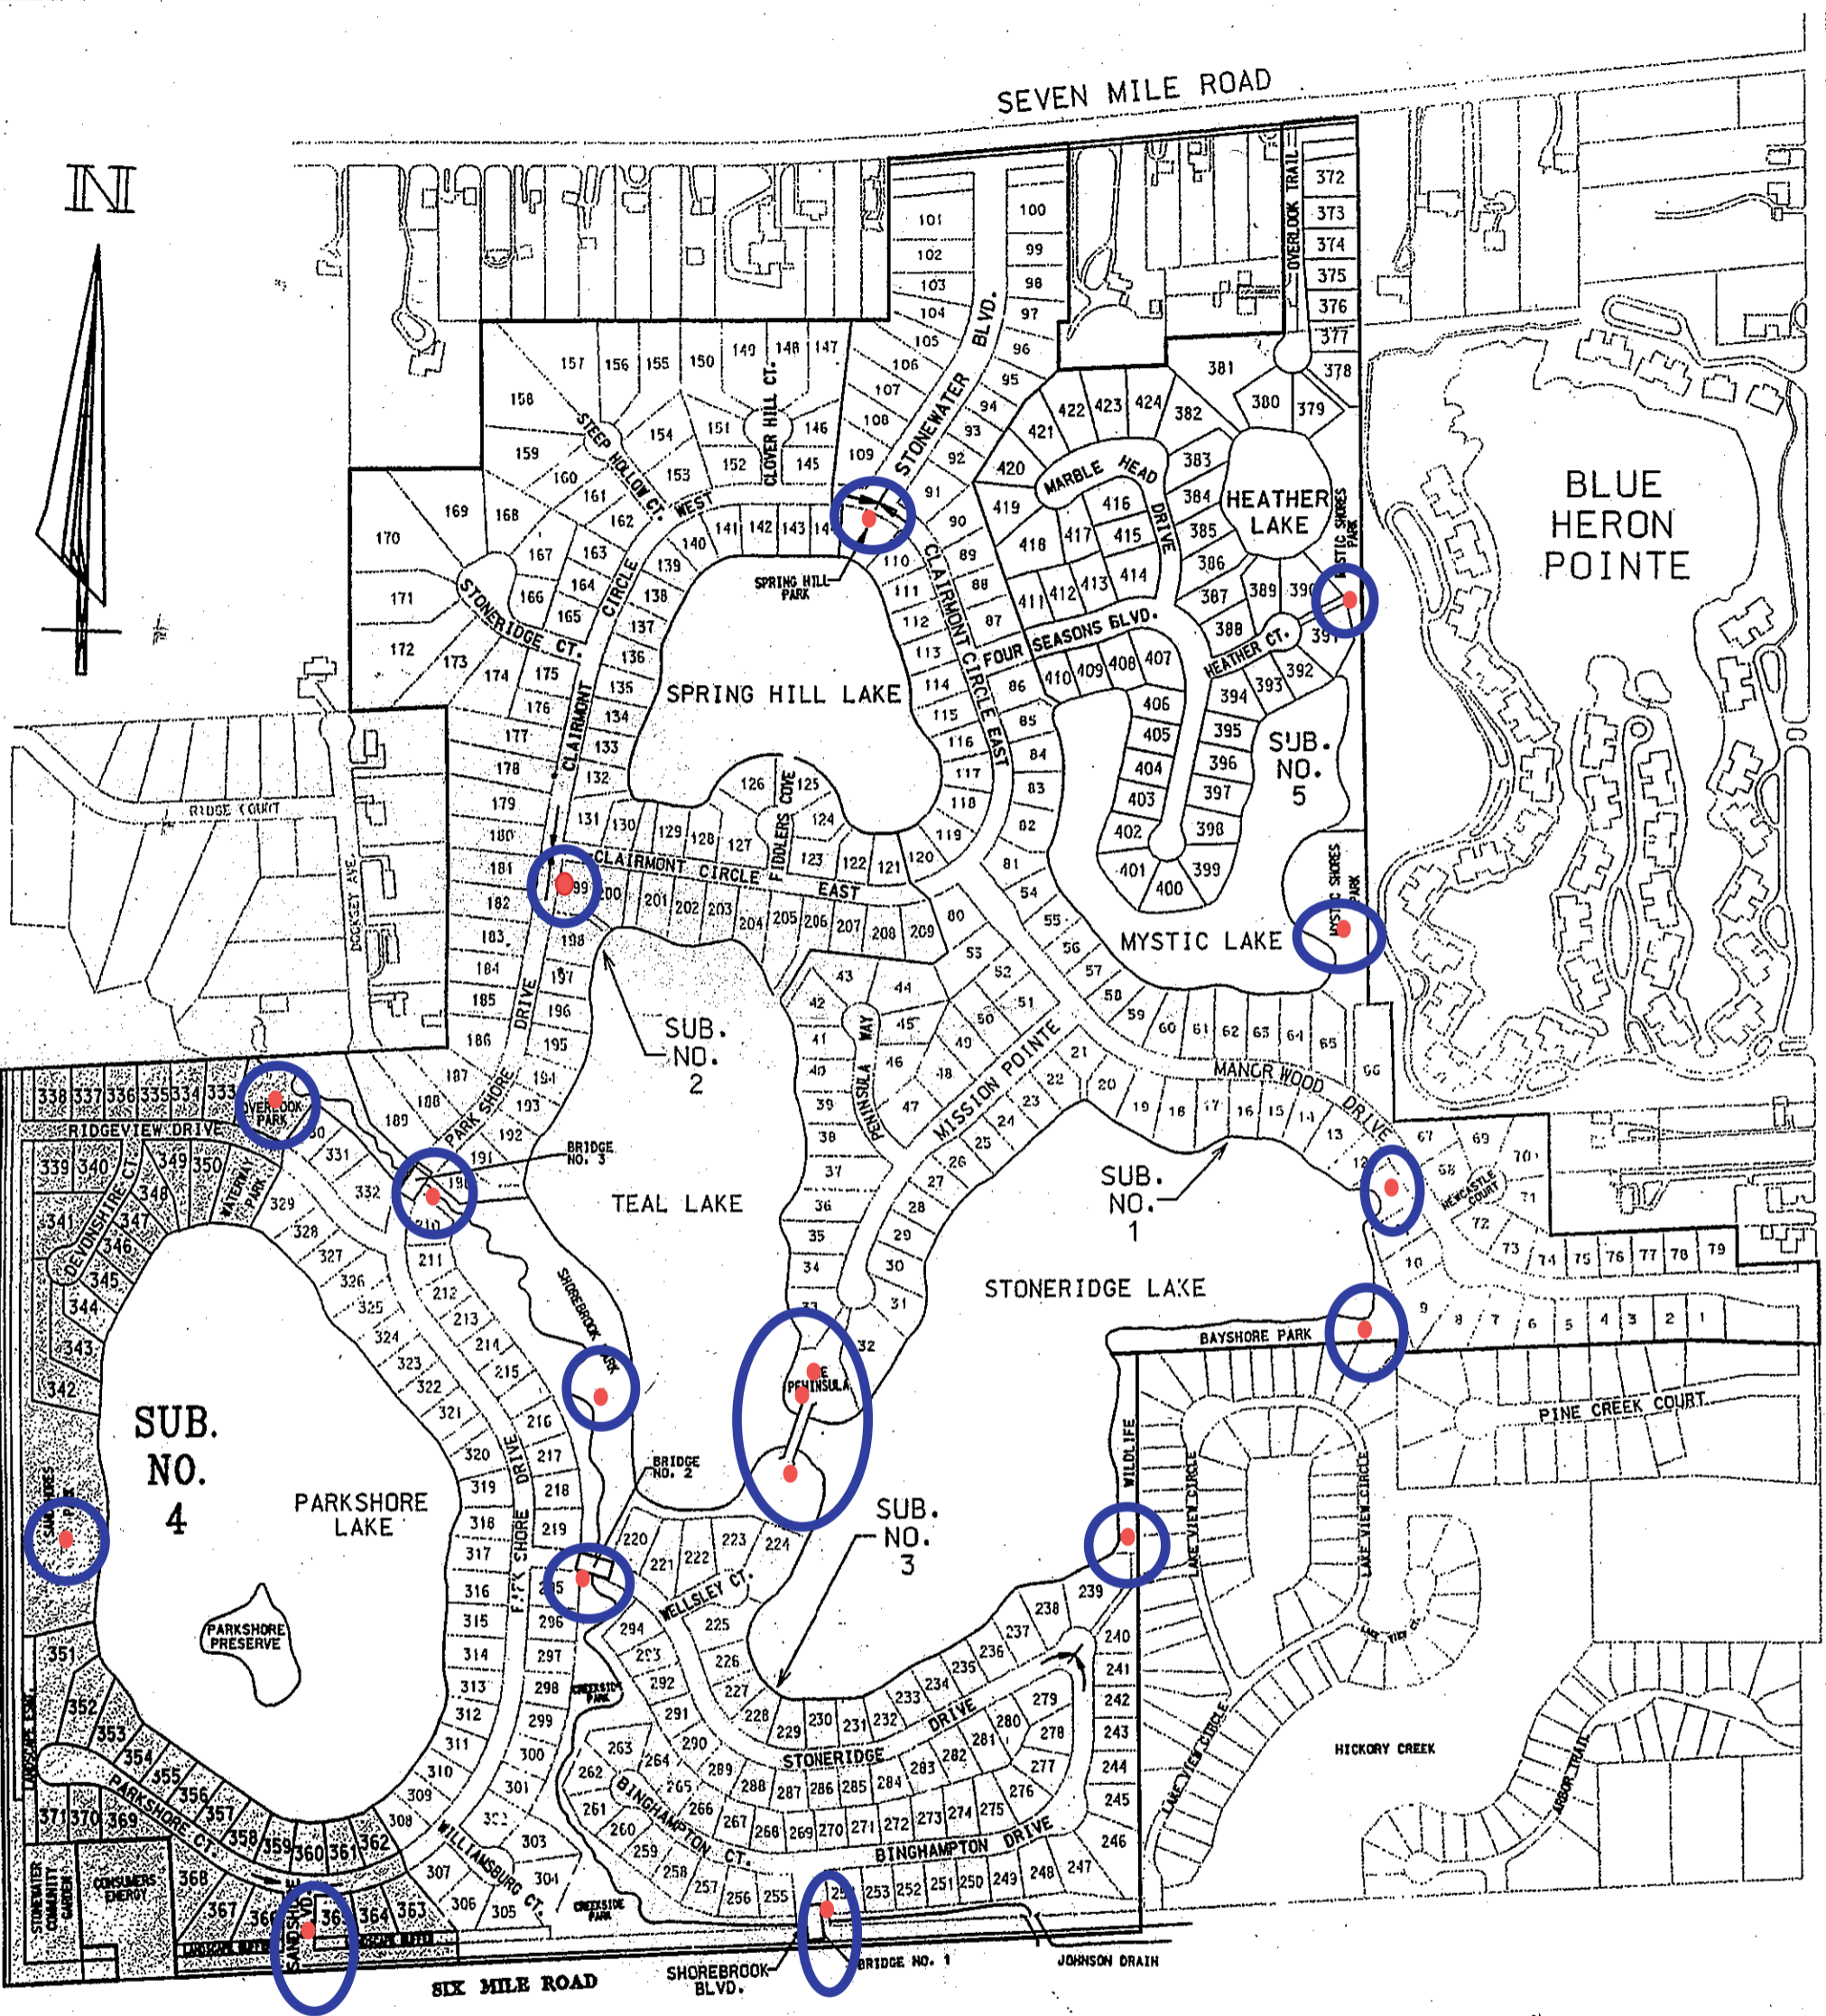

# Stonewater HOA - Pet Waste Stations

**LOCATION MAP**  
(NO SCALE)